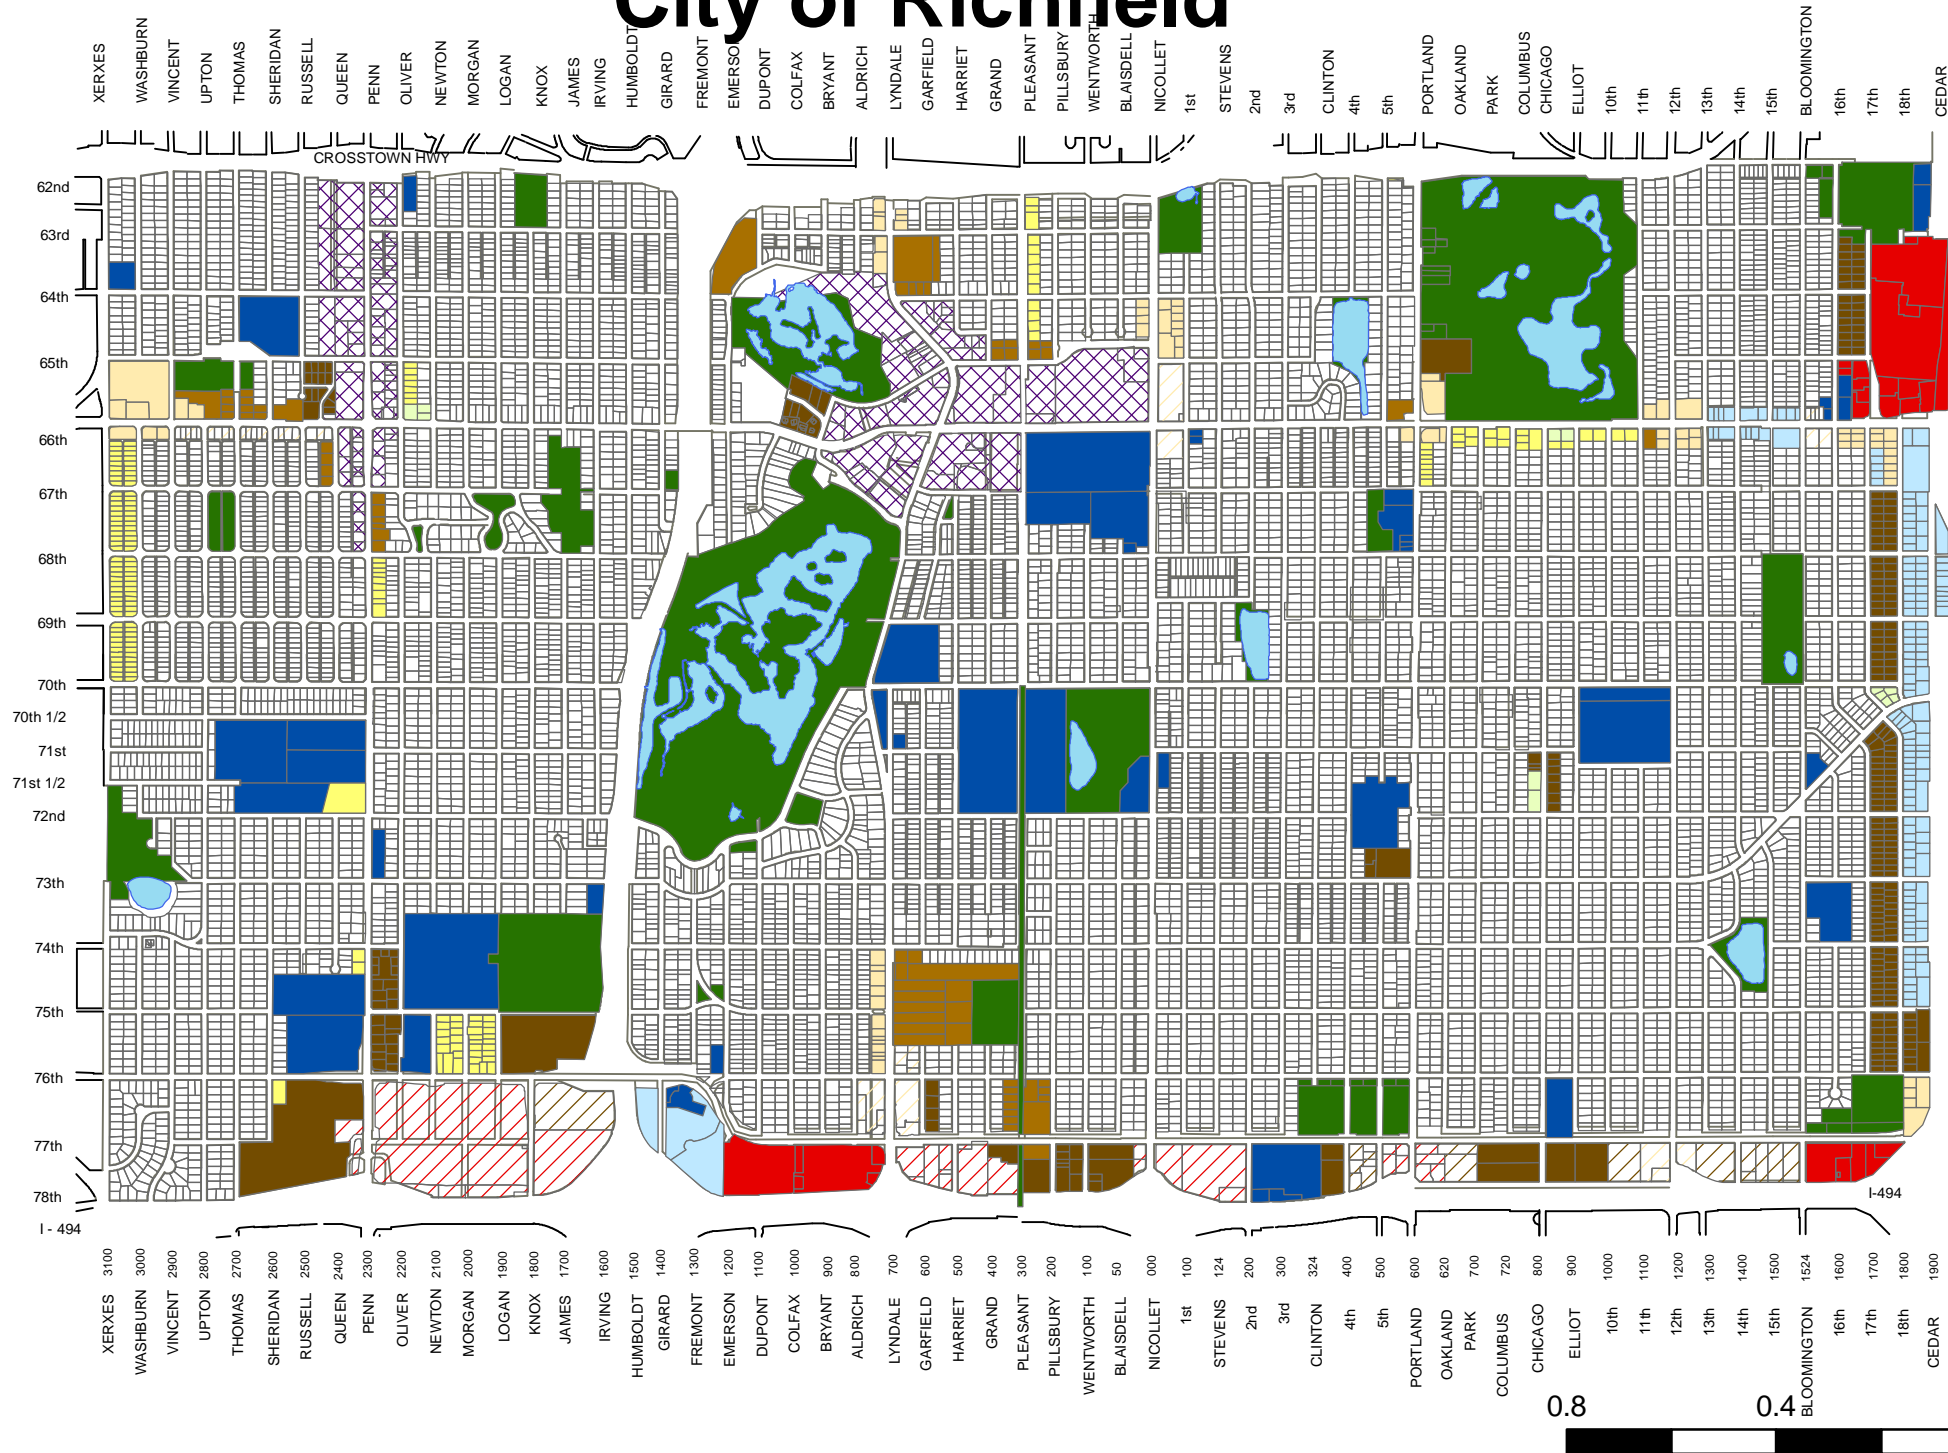

City of Richfield

PRINTED 3/2010

Comprehensive Plan Designations

- Regional Commercial
- Regional Commercial/Office
- Comm Commercial
- Comm Commercial/Office
- Neighborhood Commercial
- Office
- High Density Res
- High Density Res/Office
- Medium-High Density Res
- Medium Density Res
- Low Density Res
- Mixed Use
- Park
- Public/Quasi-Public