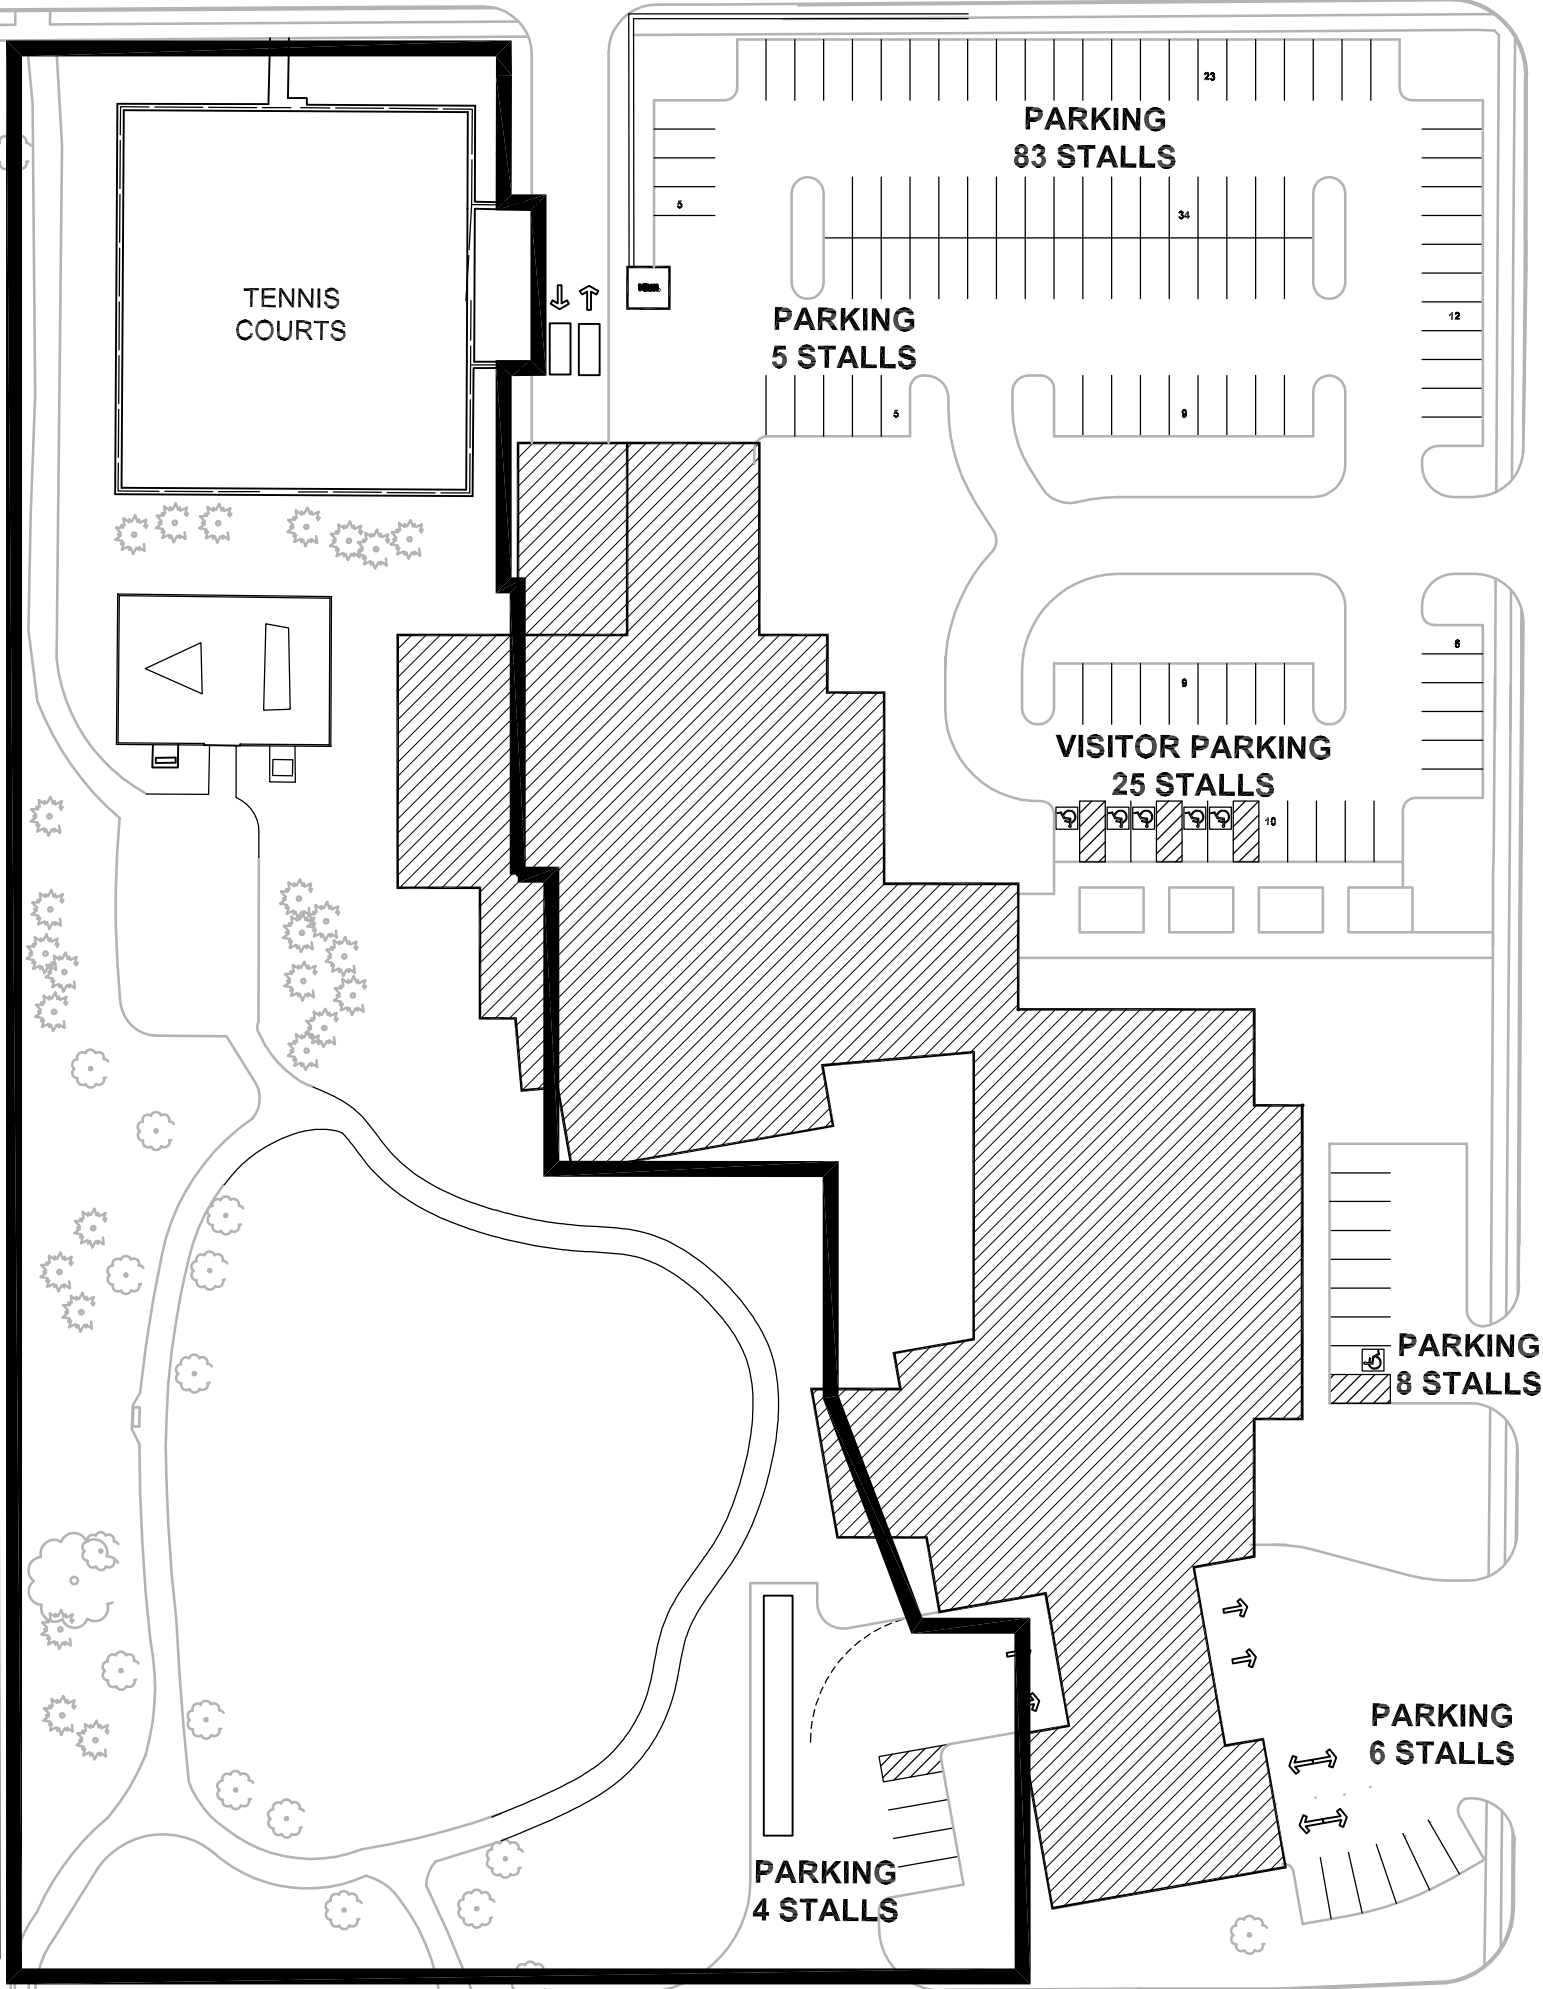

CITY OF RICHFIELD

New City Hall, Police and Fire

PARKING

VISITOR	25
FLEXIBLE	106
TOTAL SURFACE	131
LOWER LEVEL	29

TOTAL PARKING 160

DESIGN DEVELOPMENT 2009