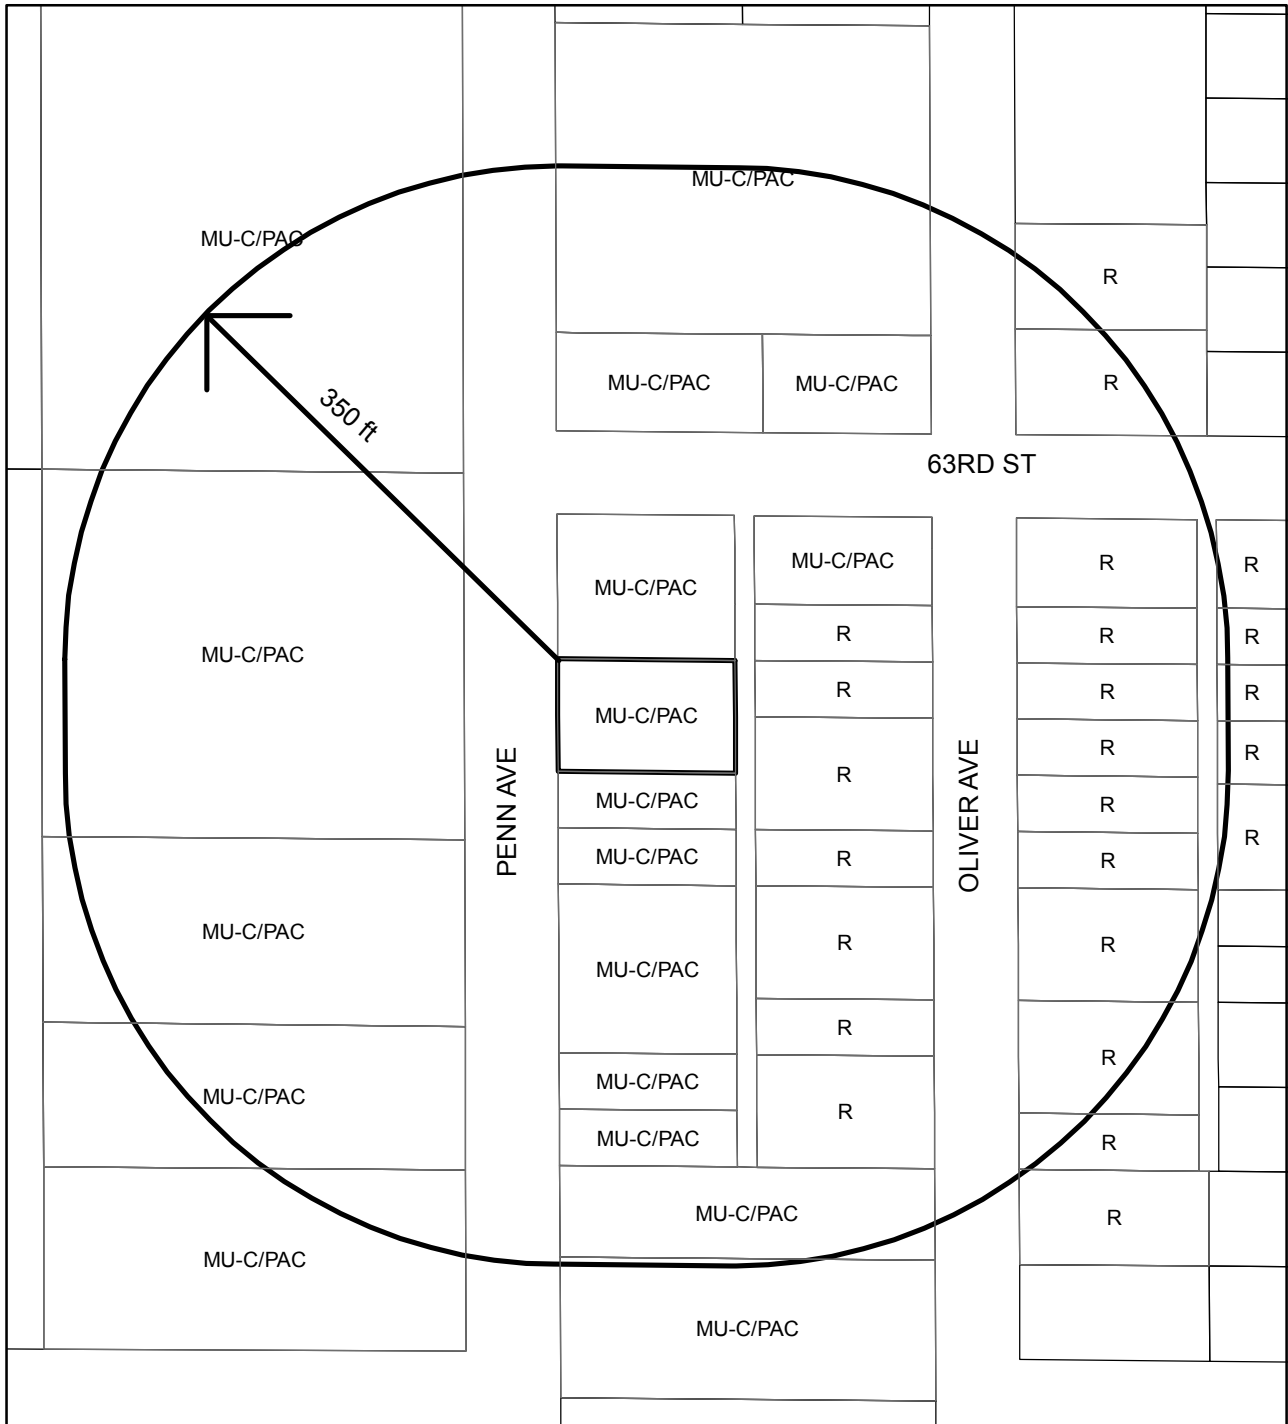

6315 Penn Ave Site Plan Amendment 08/10 Surrounding Zoning

LEGEND

MU-C / PAC - Mixed Use Community & Penn Ave Overlay
R - Single Family Residential