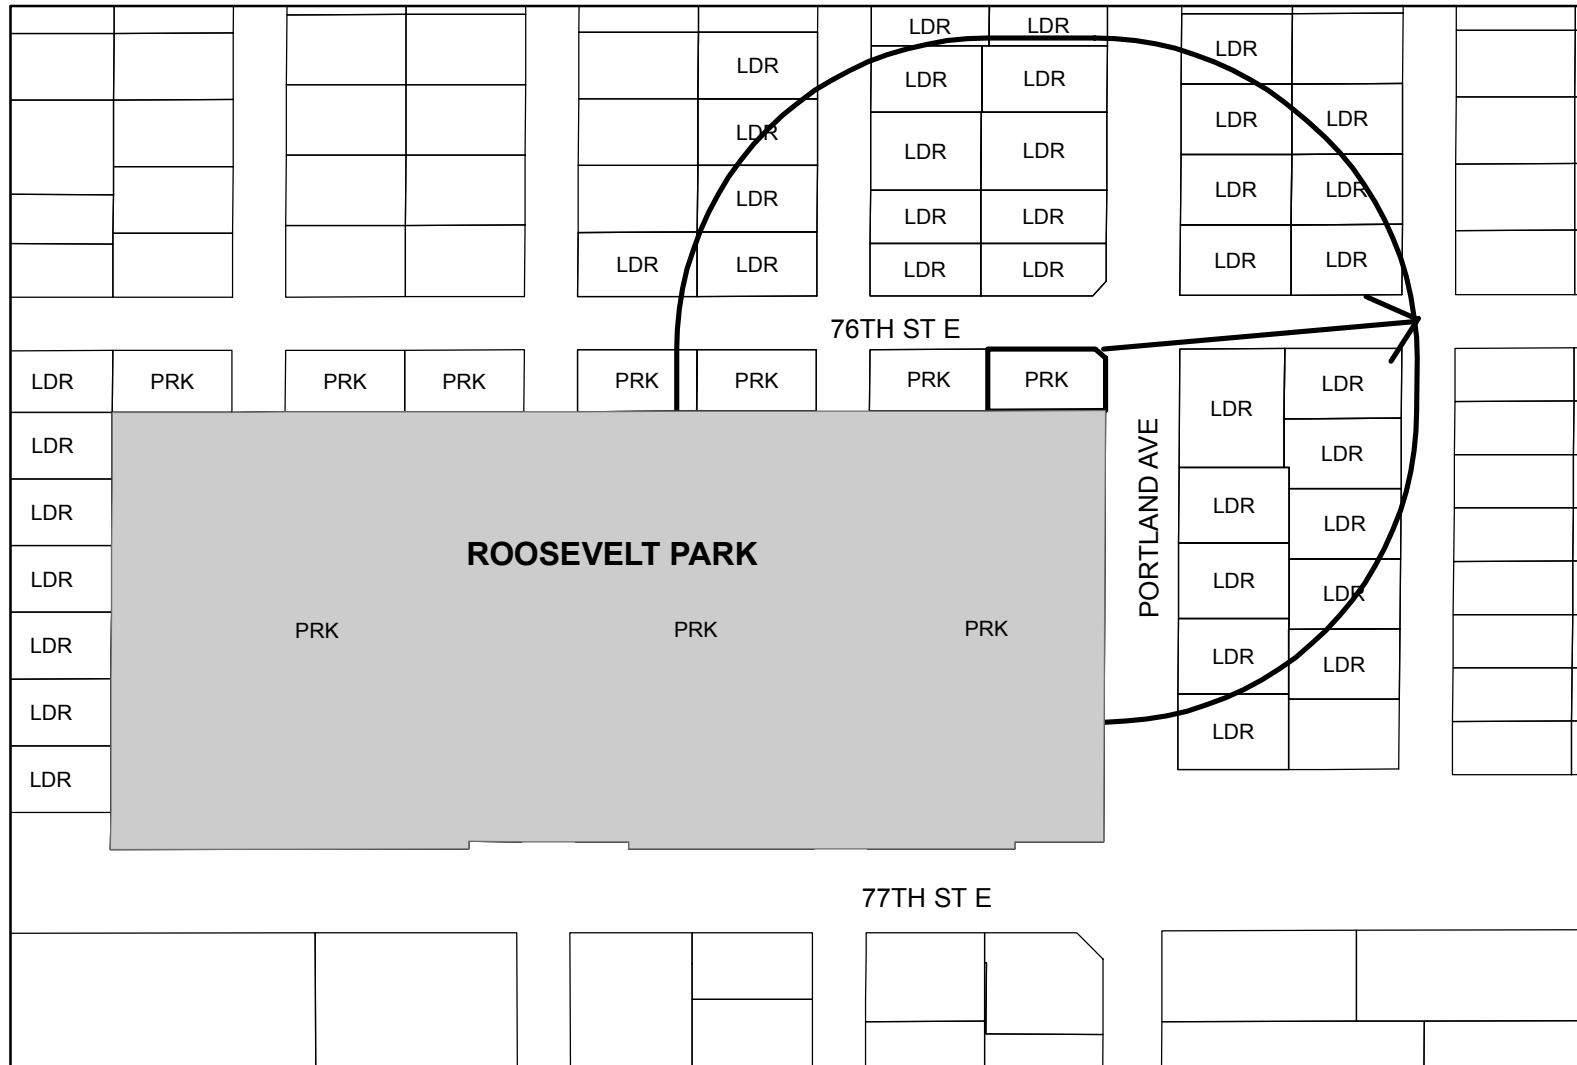

7600 Portland Ave - Finding of Consistency 8/10

Comprehensive Plan Designations

LEGEND

LDR - Low Density Residential
 PRK - Park