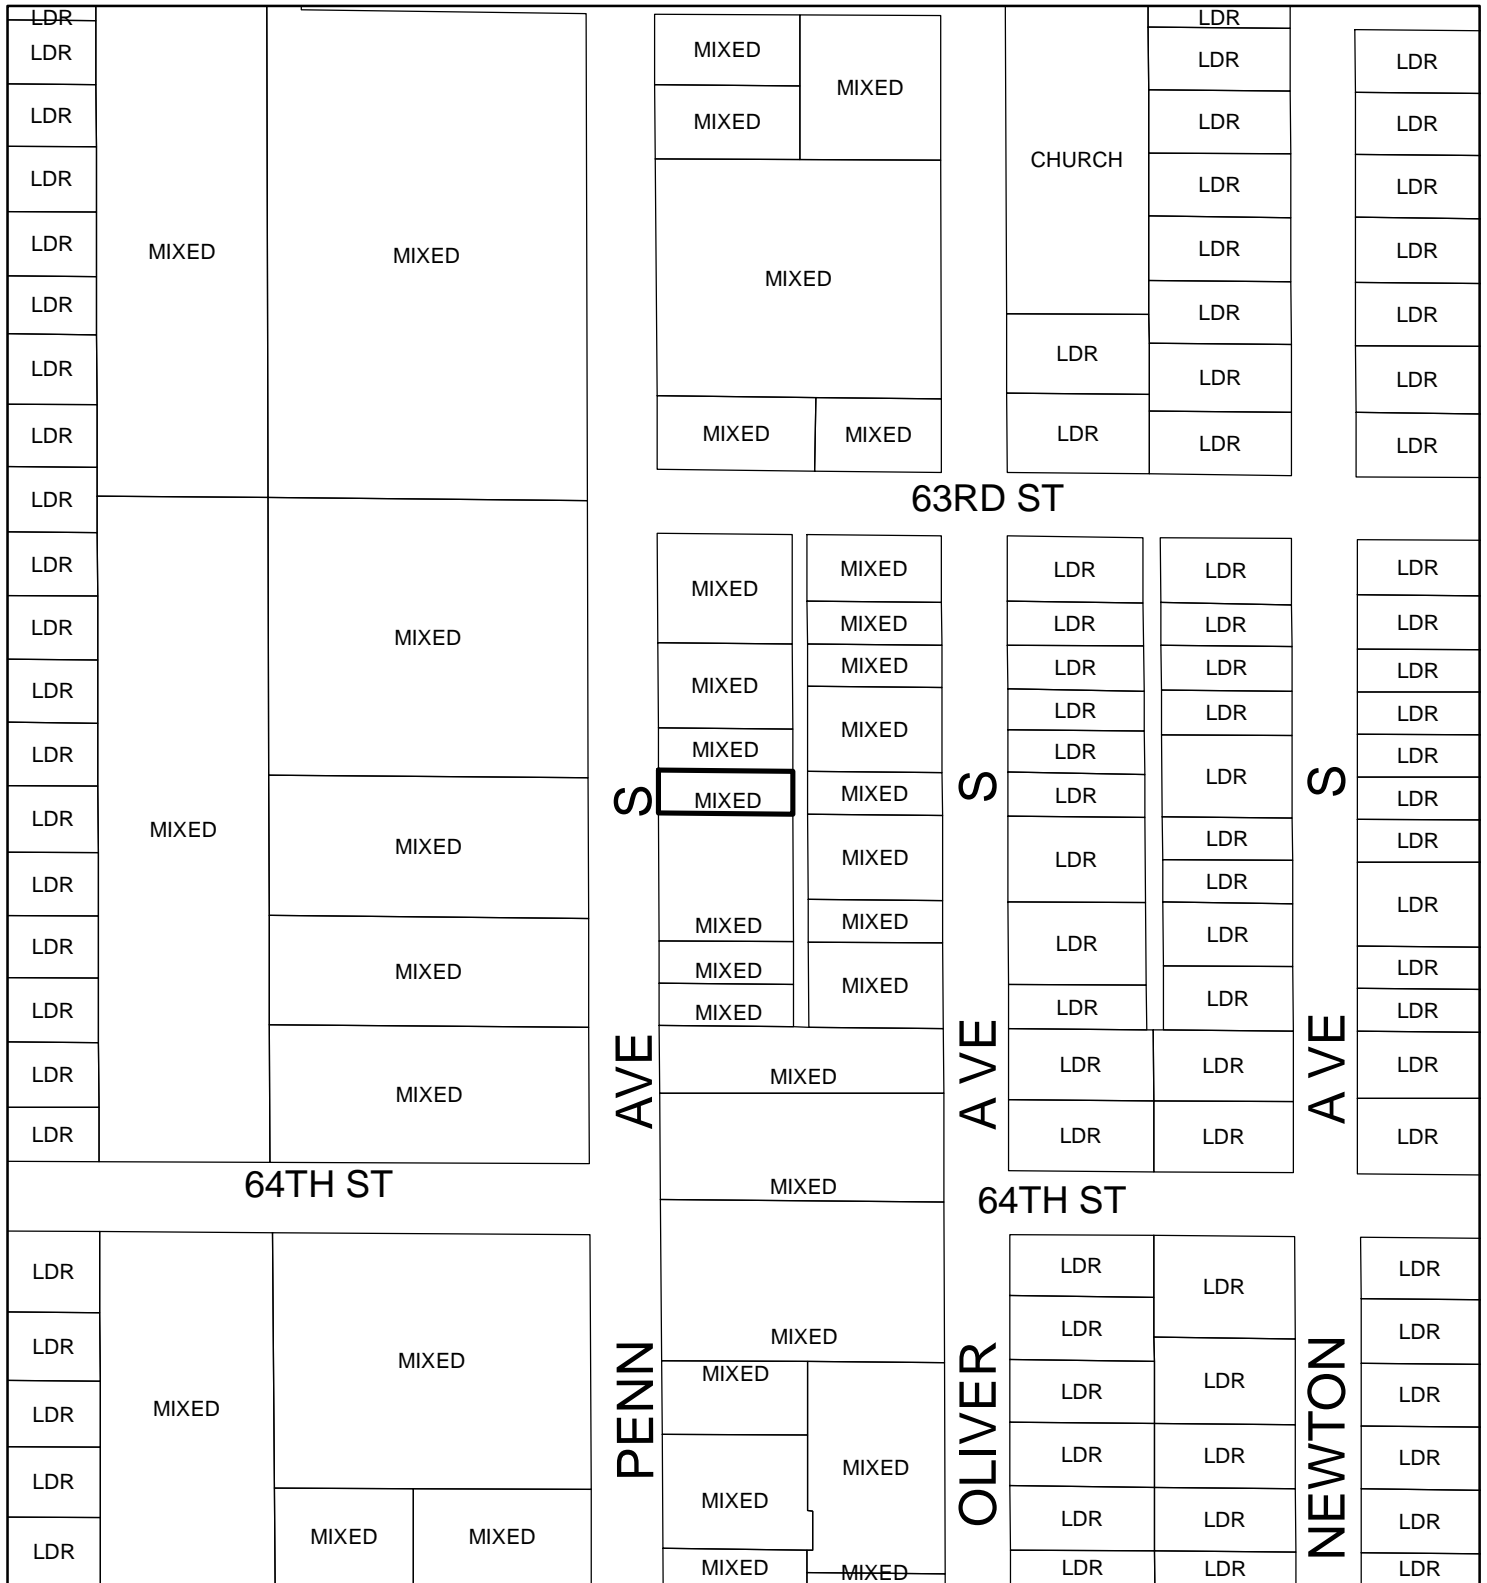

6321 Penn Avenue Comp Plan

LDR - Low Density Residential
MIXED - Mixed Use