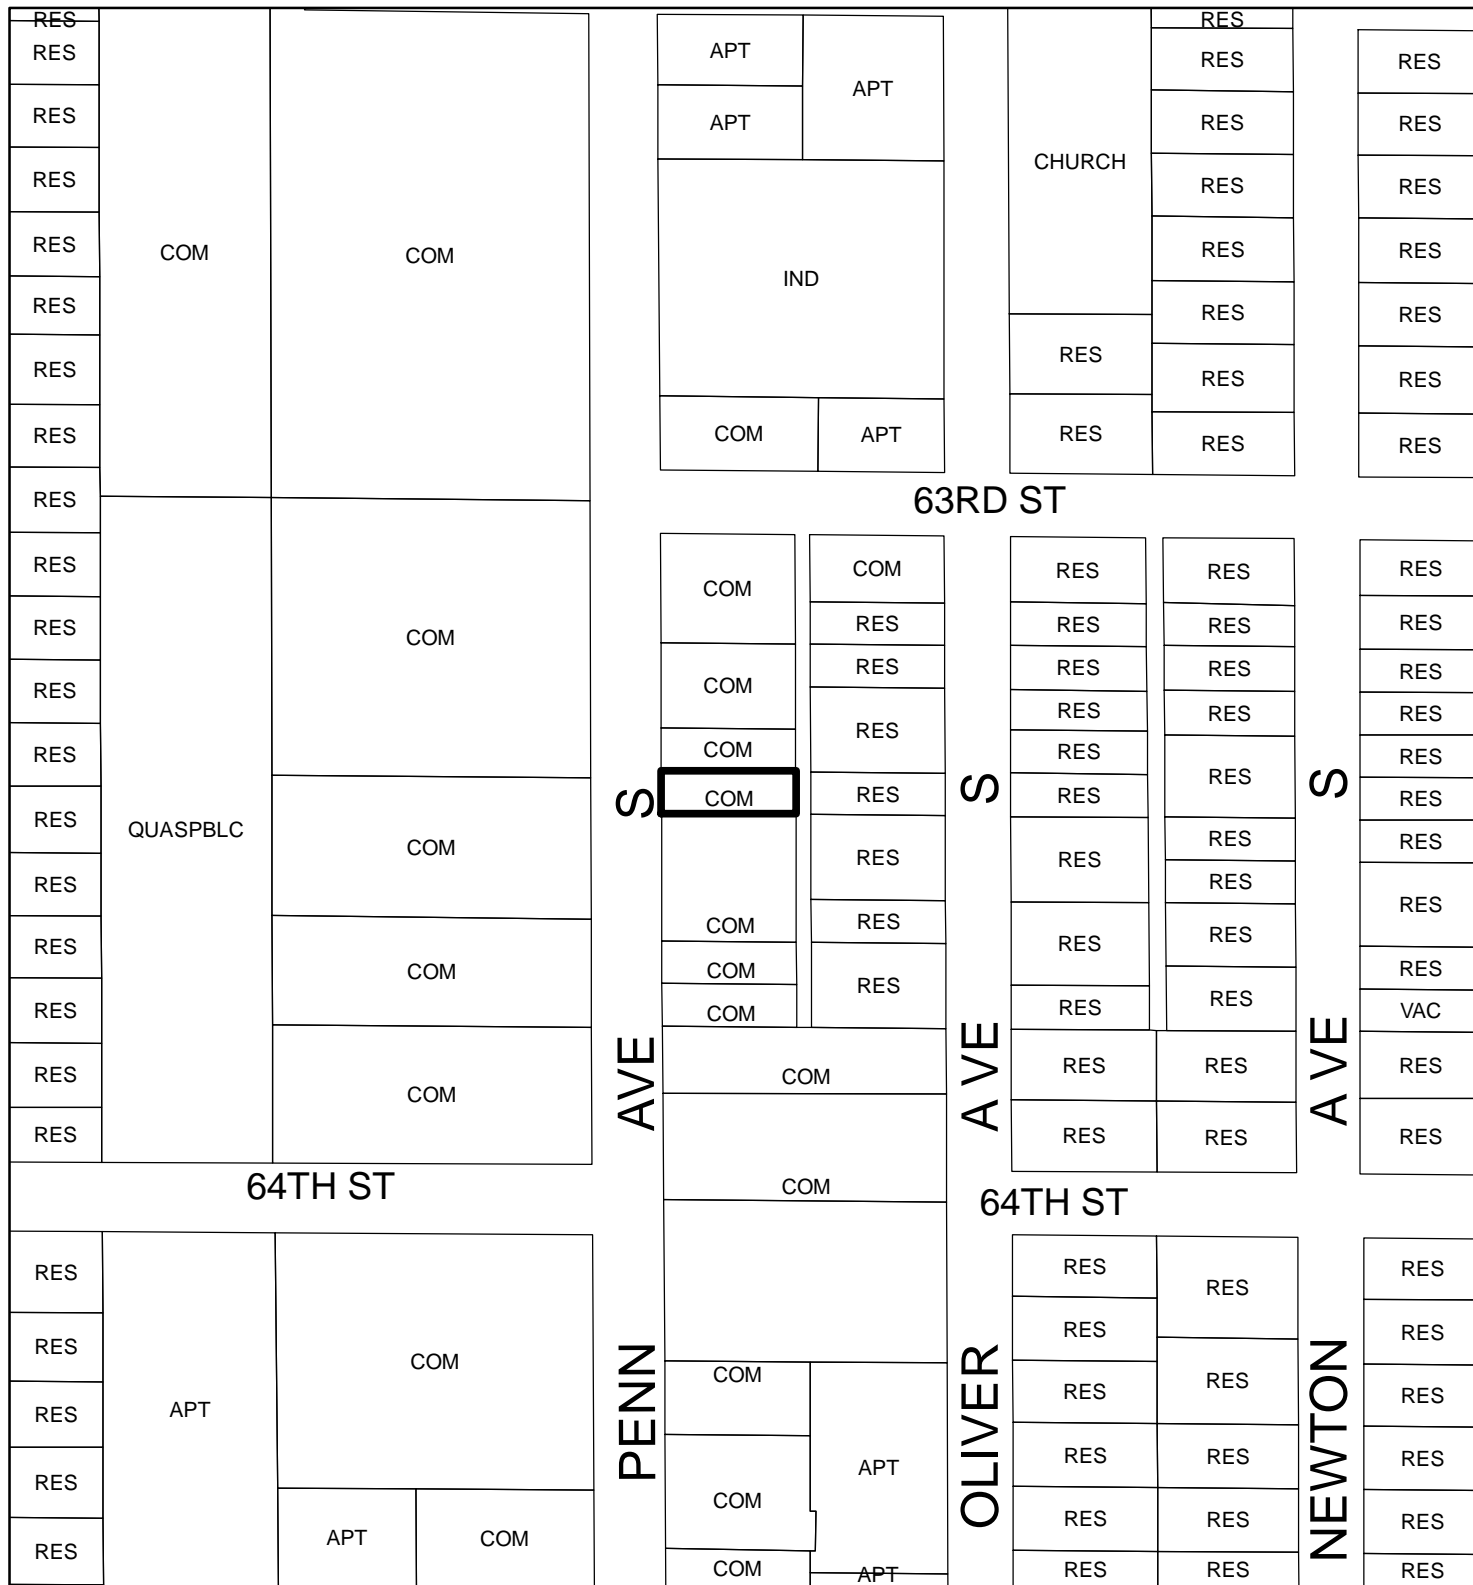

6321 Penn Avenue Land Use

RES - Residential
 APT- Apartment
 COM - Commercial
 IND - Industrial
 CHURCH - Church
 QUASPBLC - Quasi Public