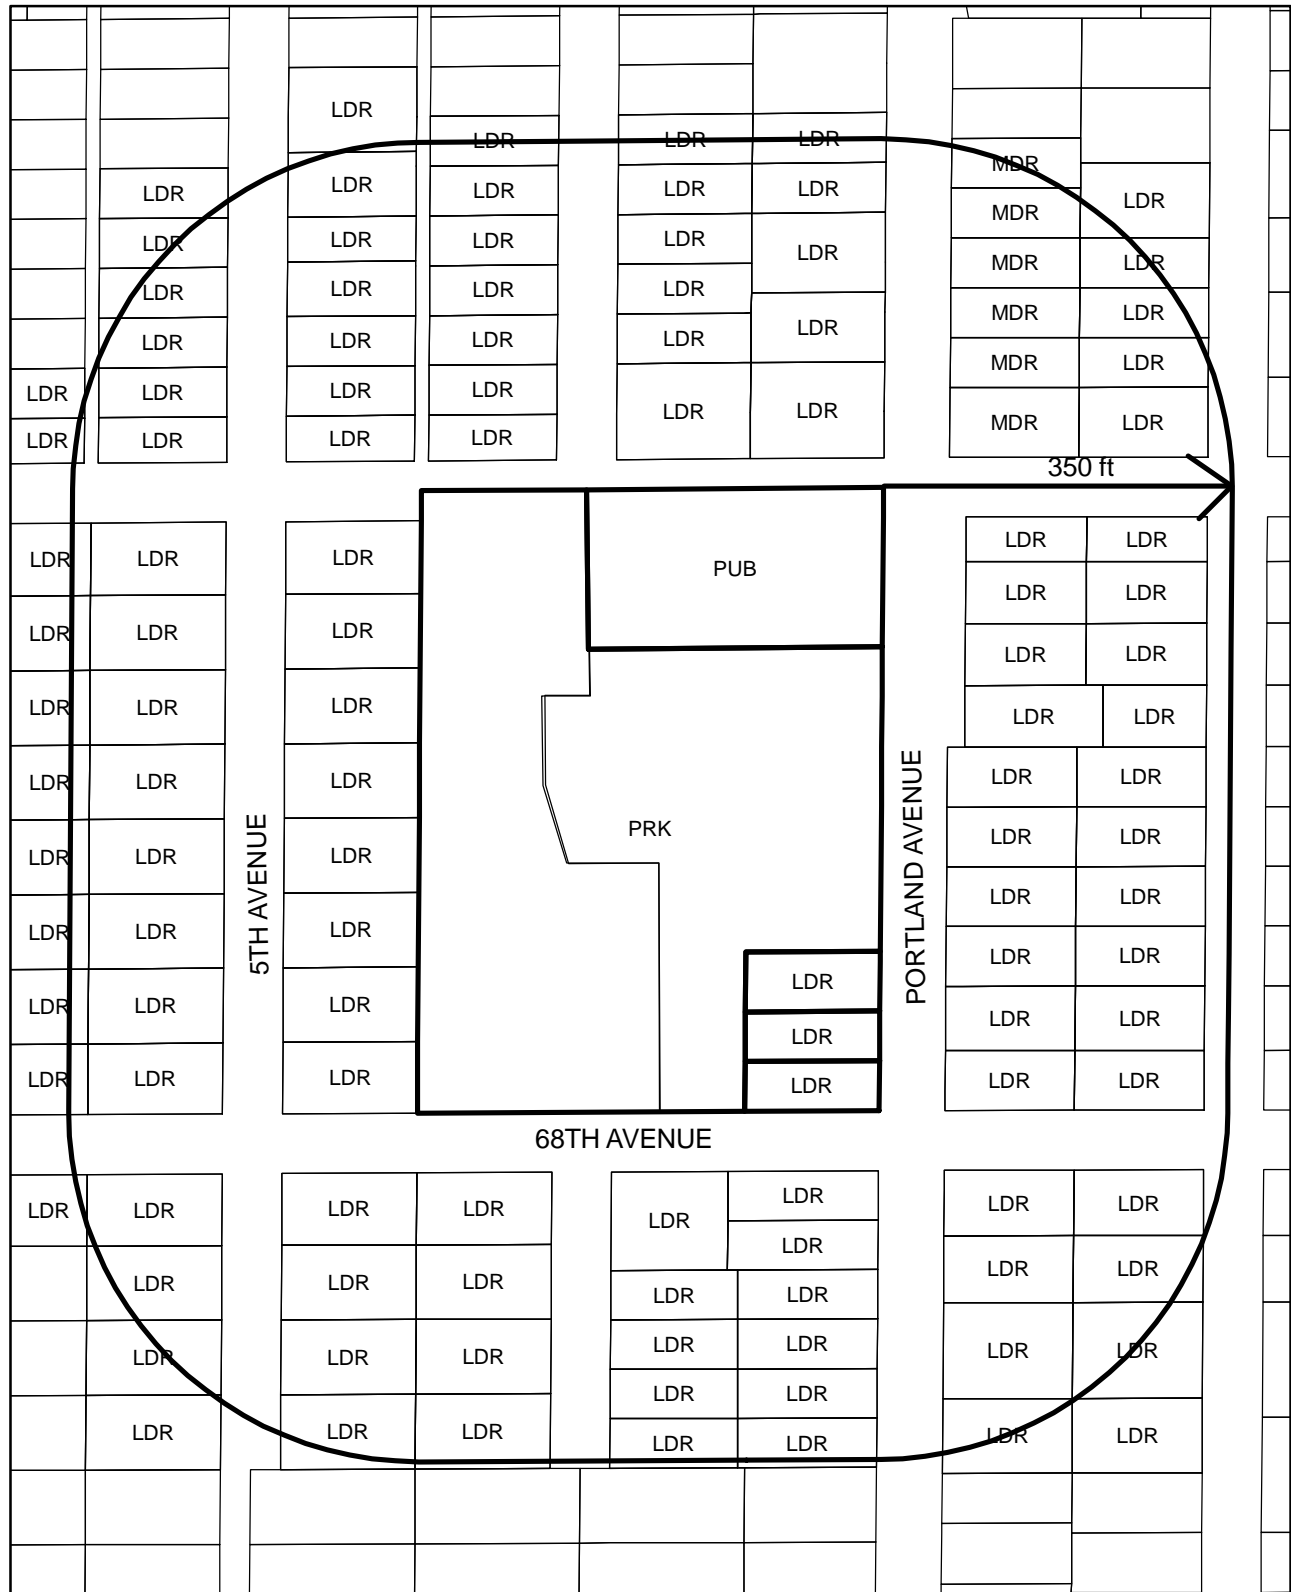

## Current Comprehensive Plan Designations

### LEGEND

- LDR - Low Density Residential
- MDR - Medium Density Residential
- PUB - Public / Quasi-Public
- PRK - Park